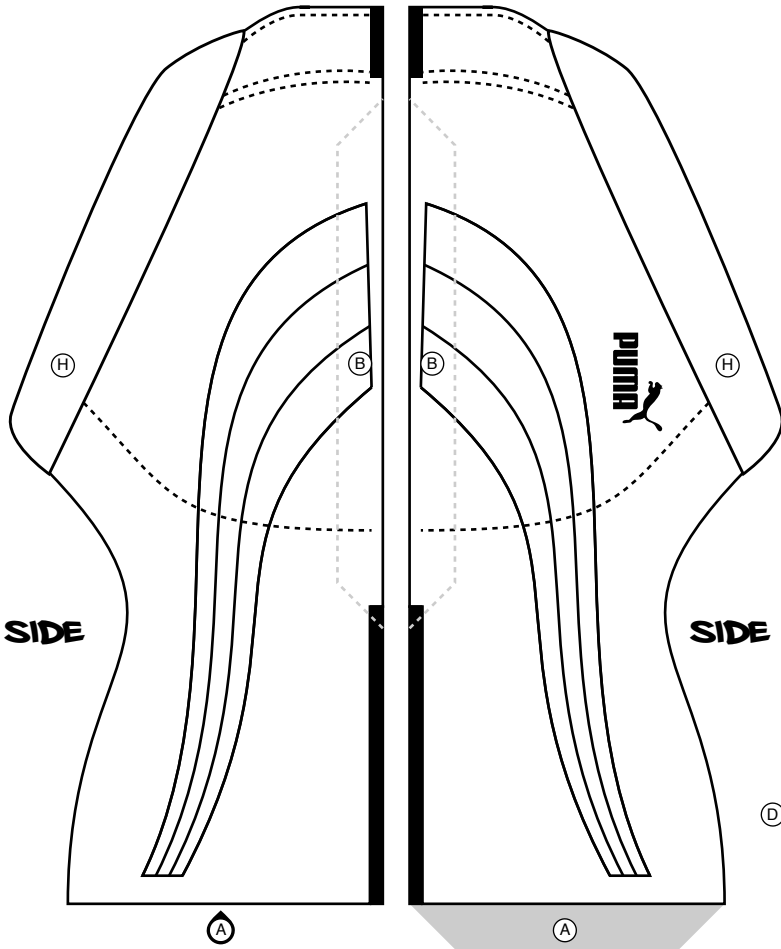

STATES/SUEDE/CLYDE

SOLE

ⓓ GLUE OUTSOLE (DASHED LINE ON TOP) AROUND BOTH SIDES/HEEL CAP AND SOLE

TONGUE

Ⓒ GLUE HEEL CAP AROUND BOTH SIDES

Ⓔ GLUE SOLELOGO ON THE SOLE AT THE HEEL CAP

Ⓕ GLUE LACETHINGIE ON THE TONGUE

FAT LACE/EYESTAY

Ⓖ GLUE VAMP TO OUTSOLE AND SIDES

VAMP

CREATED BY MATTHIJS C. KAMSTRA AKA [MCK] WWW.MATTHIJSKAMSTRA.NL/BLOG