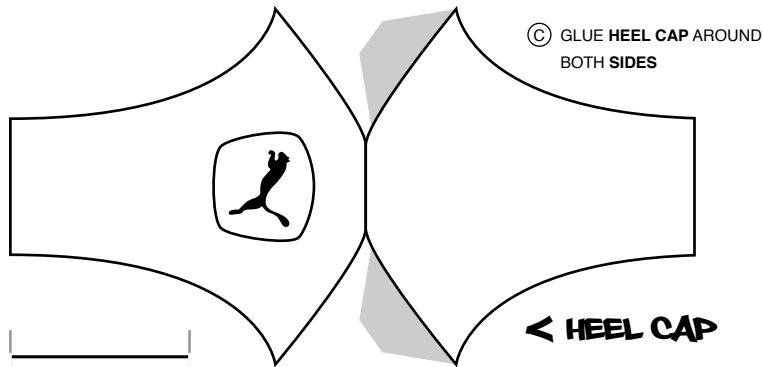

STATES/SUEDE/CLYDE

SOLE

ⓓ GLUE OUTSOLE (DASHED LINE ON TOP) AROUND BOTH SIDES/HEEL CAP AND SOLE

TONGUE

Ⓒ GLUE HEEL CAP AROUND BOTH SIDES

Ⓔ GLUE SOLELOGO ON THE SOLE AT THE HEEL CAP

Ⓕ GLUE LACETHINGIE ON THE TONGUE

FAT LACE/EYESTAY

Ⓖ GLUE VAMP TO OUTSOLE AND SIDES

VAMP

CREATED BY MATTHIJS C. KAMSTRA AKA [MCK] WWW.MATTHIJSKAMSTRA.NL/BLOG