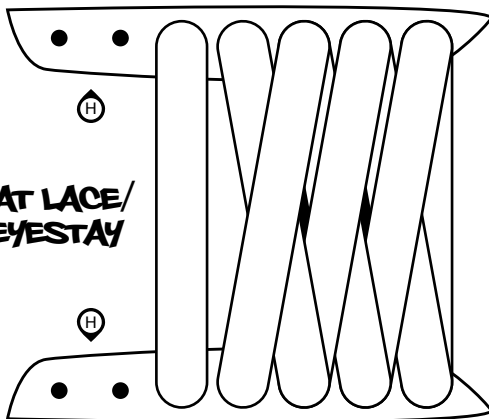

STATES/SUEDE/CLYDE

SOLE

ⓓ GLUE OUTSOLE (DASHED LINE ON TOP) AROUND BOTH SIDES/HEEL CAP AND SOLE

TONGUE

Ⓒ GLUE HEEL CAP AROUND BOTH SIDES

Ⓔ GLUE SOLELOGO ON THE SOLE AT THE HEEL CAP

Ⓕ GLUE LACETHINGIE ON THE TONGUE

FAT LACE/EYESTAY

Ⓖ GLUE VAMP TO OUTSOLE AND SIDES

VAMP

CREATED BY MATTHIJS C. KAMSTRA AKA [MCK] WWW.MATTHIJSKAMSTRA.NL/BLOG