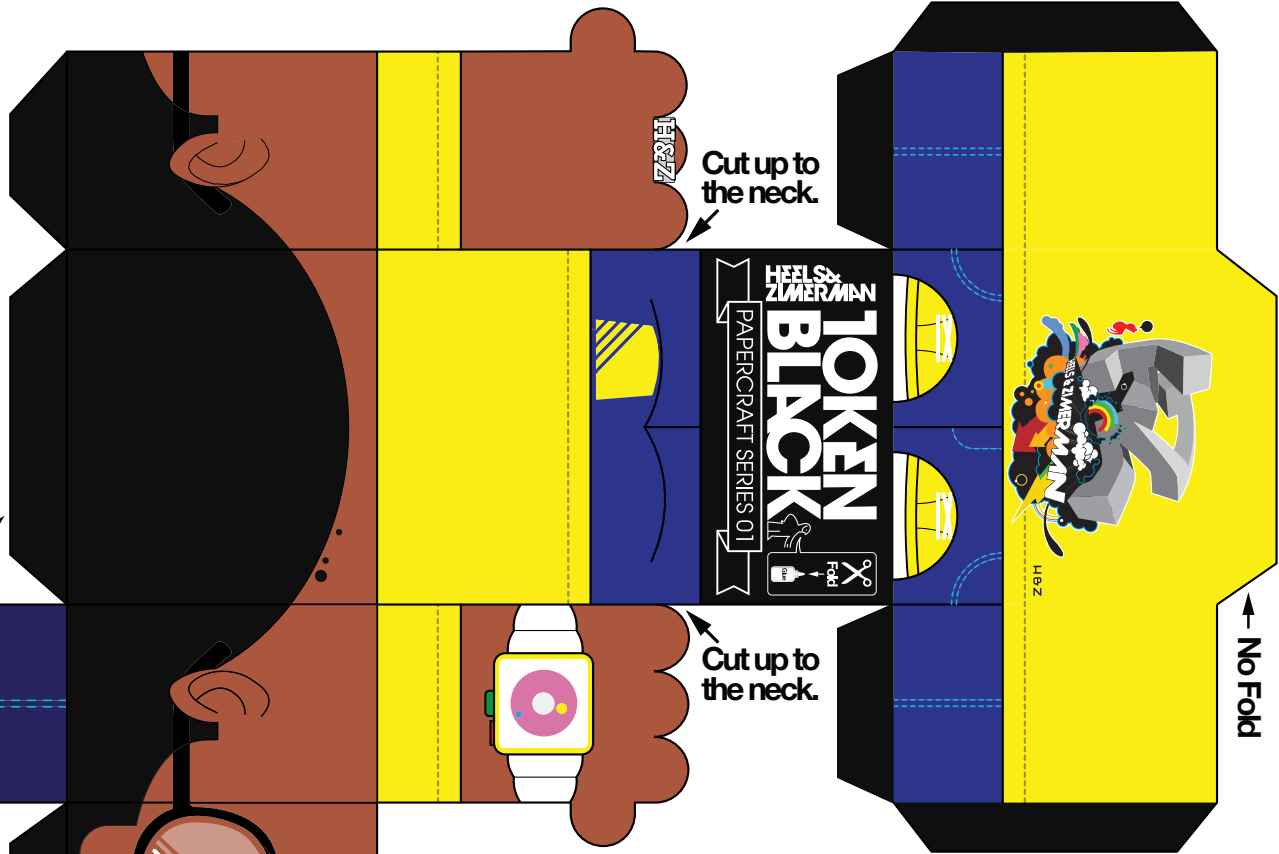

HEELS & ZIMMERMAN TOKEN BLACK

PAPERCRAFT SERIES 01

www.hzapparel.com

No Fold

Fold

No Fold

Fold

Fold

Fold

Fold

Cut up to the neck.

Cut up to the neck.

No Fold

Fold

FAT-ASS
FADE LTD EDITION

CLOTHING FOR NAKED PEOPLE HEELS & ZIMMERMAN