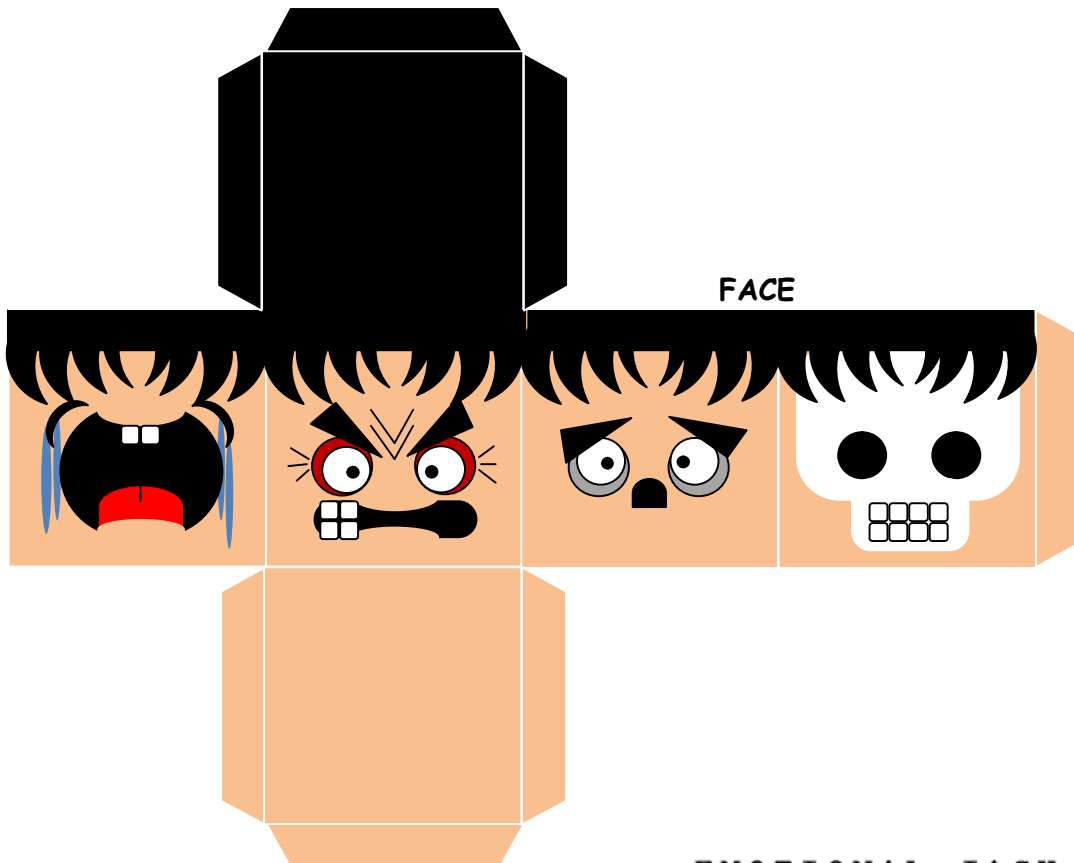

Cut open

Cut

EMOTIONAL JACK
littleplasticman.blogspot.com

Head

To insert internal holding into head

FACE

EMOTIONAL JACK
by little plastic man
littleplasticman.blogspot.com

Fold downward
paste with same number

INTERNAL HOLDING TO FIT FACE

To fold and
paste onto
body

ARMS