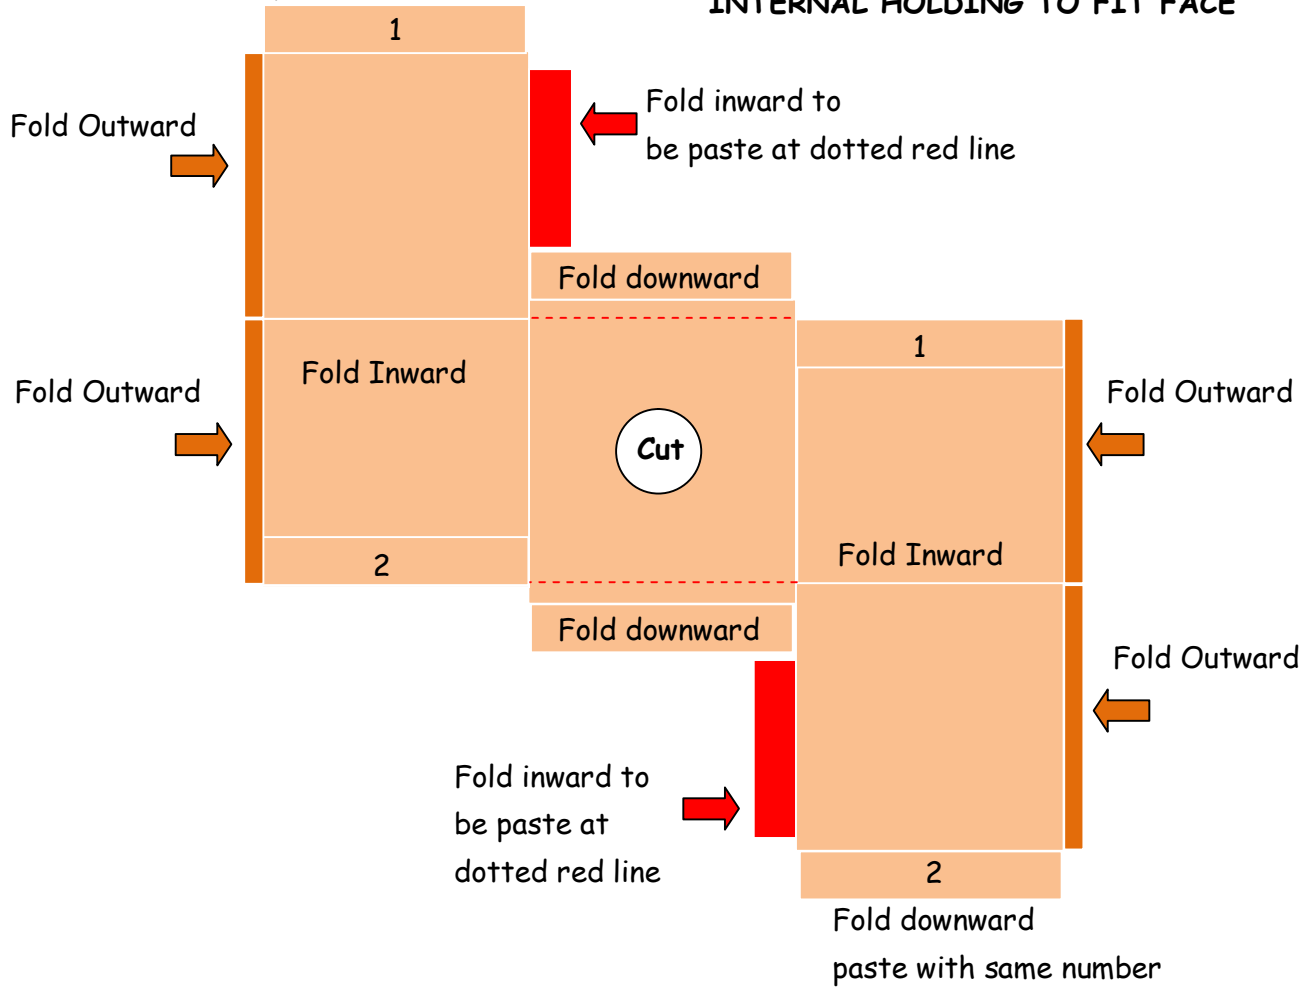

Cut open

Cut

EMOTIONAL JACK
littleplasticman.blogspot.com

Head

To insert internal holding into head

FACE

EMOTIONAL JACK
by little plastic man
littleplasticman.blogspot.com

Fold downward
paste with same number

INTERNAL HOLDING TO FIT FACE

To fold and
paste onto
body

ARMS