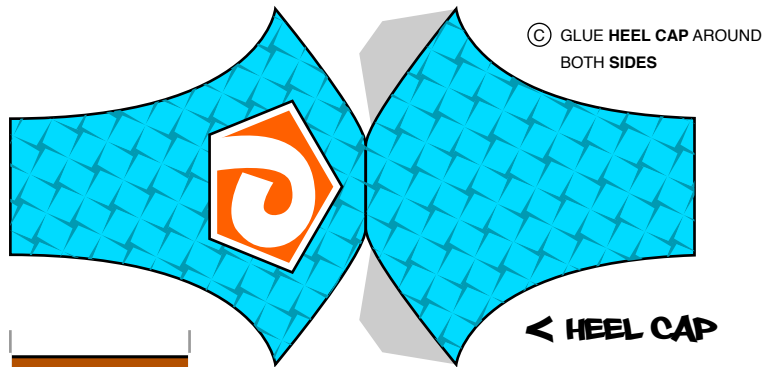

SOLE

ⓓ GLUE OUTSOLE (DASHED LINE ON TOP) AROUND BOTH SIDES/HEEL CAP AND SOLE

TONGUE

Ⓒ GLUE HEEL CAP AROUND BOTH SIDES

← HEEL CAP

SOLELOGO

Ⓔ GLUE SOLELOGO ON THE SOLE AT THE HEEL CAP

LACETHINGIE

Ⓕ GLUE LACETHINGIE ON THE TONGUE

FAT LACE/
EYESTAY

Ⓖ GLUE VAMP TO OUTSOLE AND SIDES

VAMP