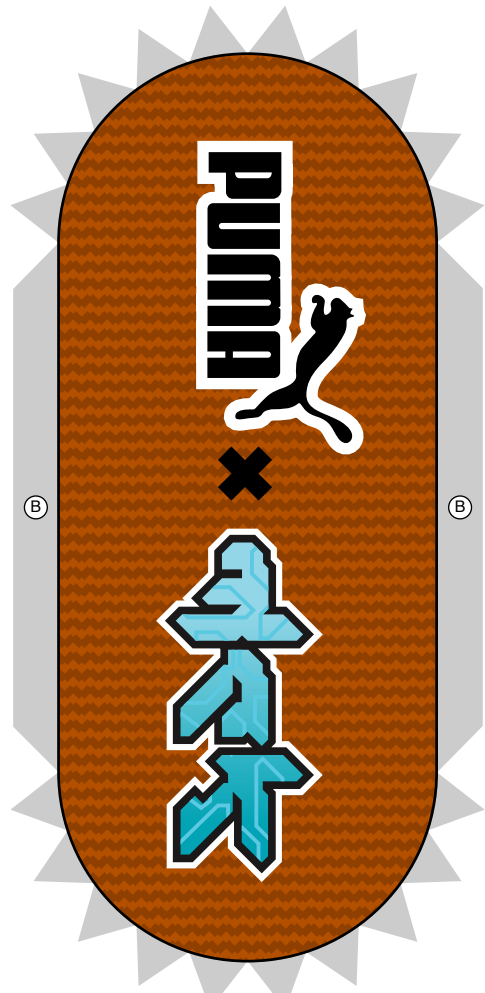

SOLE

ⓓ GLUE OUTSOLE (DASHED LINE ON TOP) AROUND BOTH SIDES/HEEL CAP AND SOLE

TONGUE

Ⓒ GLUE HEEL CAP AROUND BOTH SIDES

← HEEL CAP

SOLELOGO

Ⓔ GLUE SOLELOGO ON THE SOLE AT THE HEEL CAP

LACETHINGIE

Ⓕ GLUE LACETHINGIE ON THE TONGUE

FAT LACE/
EYESTAY

Ⓖ GLUE VAMP TO OUTSOLE AND SIDES

VAMP