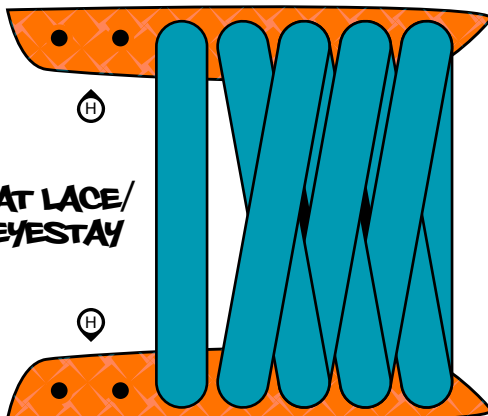

SOLE

ⓓ GLUE OUTSOLE (DASHED LINE ON TOP) AROUND BOTH SIDES/HEEL CAP AND SOLE

TONGUE

Ⓒ GLUE HEEL CAP AROUND BOTH SIDES

← HEEL CAP

SOLELOGO

Ⓔ GLUE SOLELOGO ON THE SOLE AT THE HEEL CAP

LACETHINGIE

Ⓕ GLUE LACETHINGIE ON THE TONGUE

FAT LACE/
EYESTAY

Ⓖ GLUE VAMP TO OUTSOLE AND SIDES

VAMP