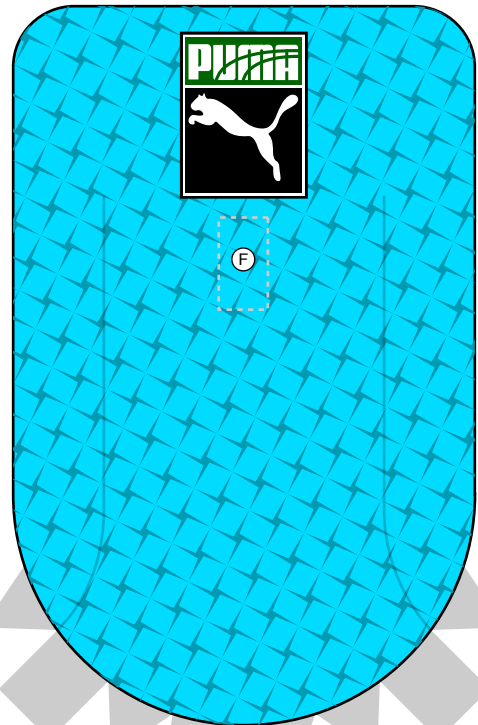

SOLE

ⓓ GLUE OUTSOLE (DASHED LINE ON TOP) AROUND BOTH SIDES/HEEL CAP AND SOLE

TONGUE

Ⓒ GLUE HEEL CAP AROUND BOTH SIDES

← HEEL CAP

SOLELOGO

Ⓔ GLUE SOLELOGO ON THE SOLE AT THE HEEL CAP

LACETHINGIE

Ⓕ GLUE LACETHINGIE ON THE TONGUE

FAT LACE/
EYESTAY

Ⓖ GLUE VAMP TO OUTSOLE AND SIDES

VAMP