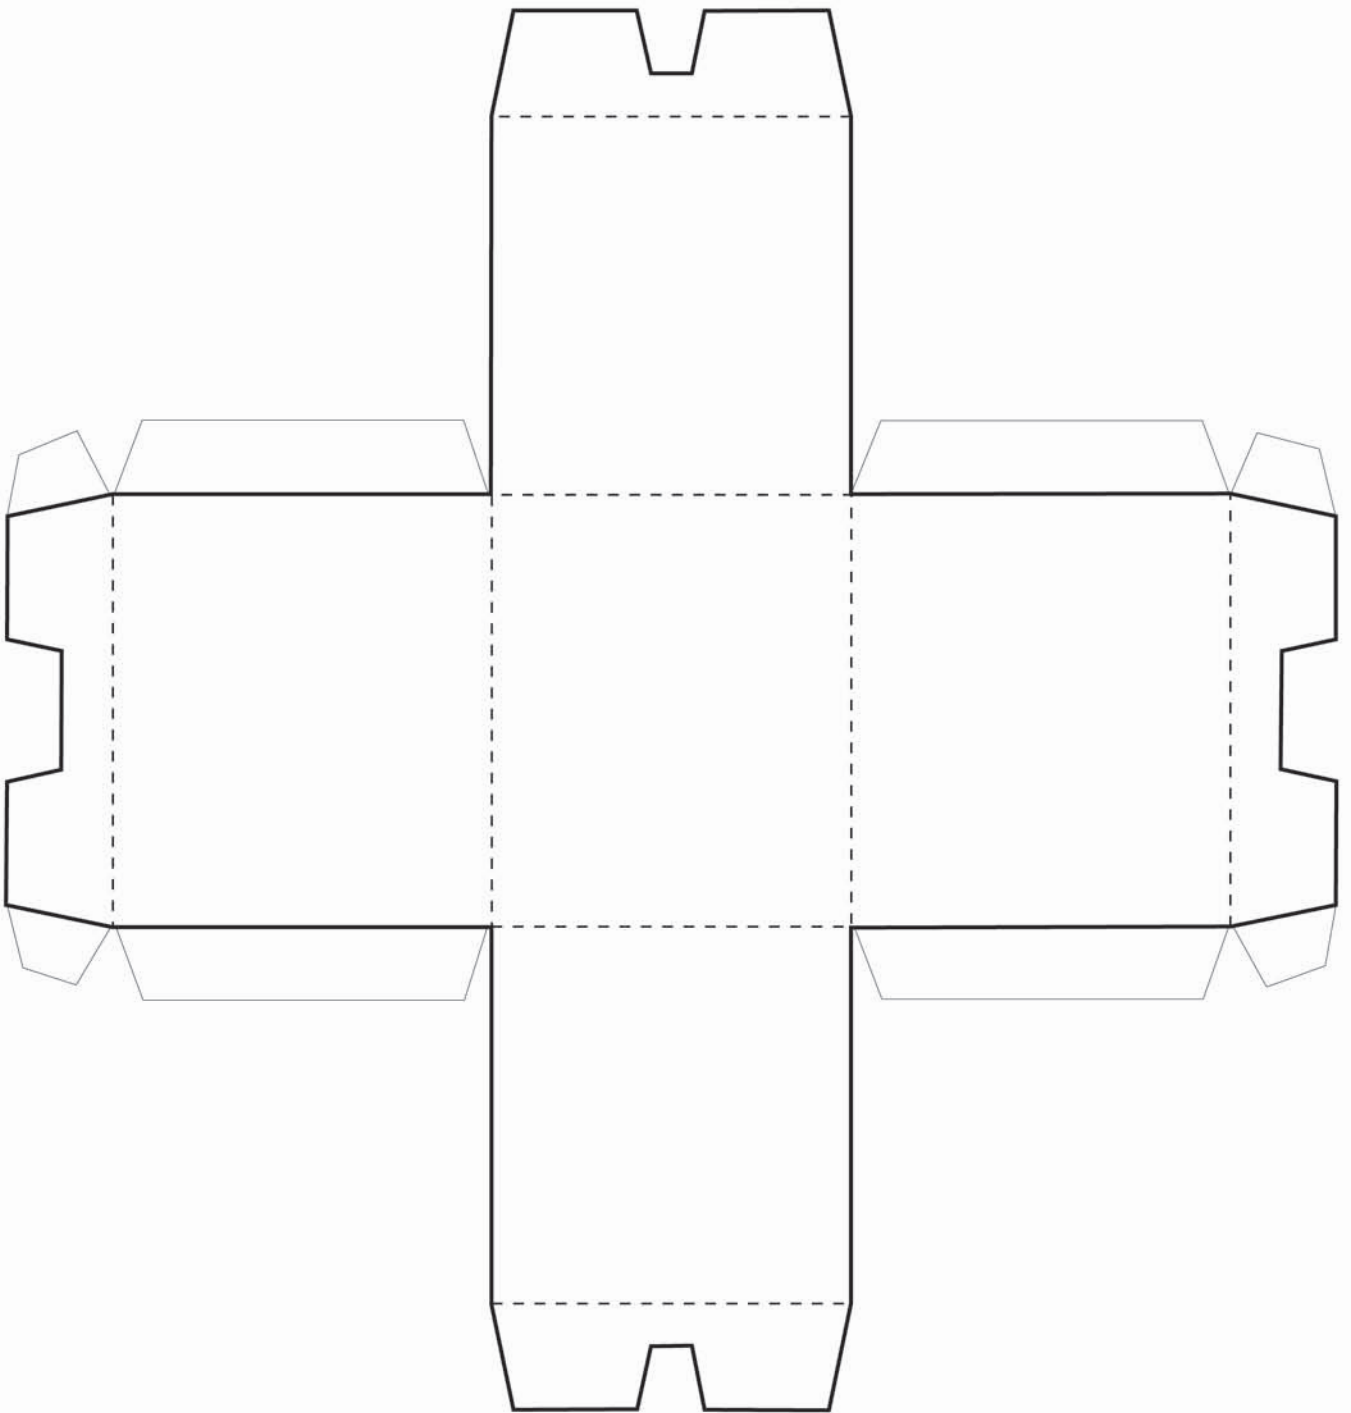

Speakerdog stands for
peace, love & good times.
Eddie stands for colours
& shapes.

Speakerdog 15
Designed by Eddie Fett
"When Shapes Join Together"

Fett.co.uk

Speakerdog.com
myspace.com/speakerdog

Your cut-out and keep
Speakerdog!

*How to put together your
cut out and keep Speakerdog!*

Carefully cut out all three shapes.

Score and fold as required.

Glue tabs.

Attach Speech bubble.

Play.