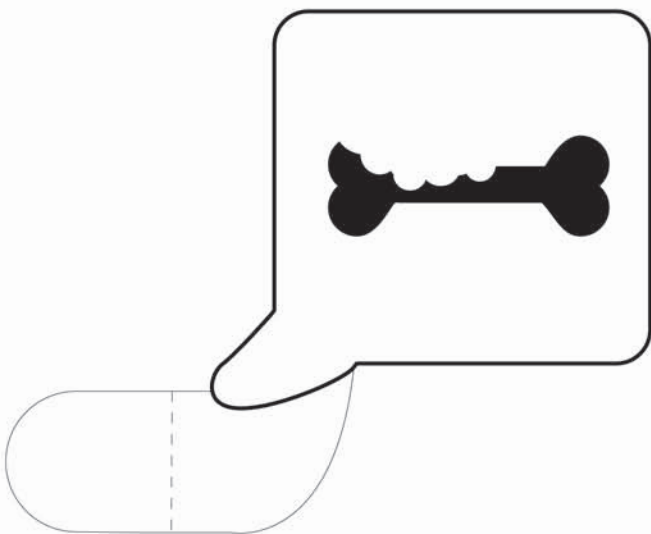

Speakerdog stands for
peace, love & good times.
Wolfenstein stands for
being squeezable & fuzzy!

Speakerdog 20
Designed by PMCGraphics
"Wolfenstein"

PMCgraphics.com

Speakerdog.com
myspace.com/speakerdog

Your cut-out and keep
Speakerdog!

*How to put together your
cut out and keep Speakerdog!*

Carefully cut out all the shapes.

Score and fold as required.

Glue tabs.

Attach Speech bubble.

Play.