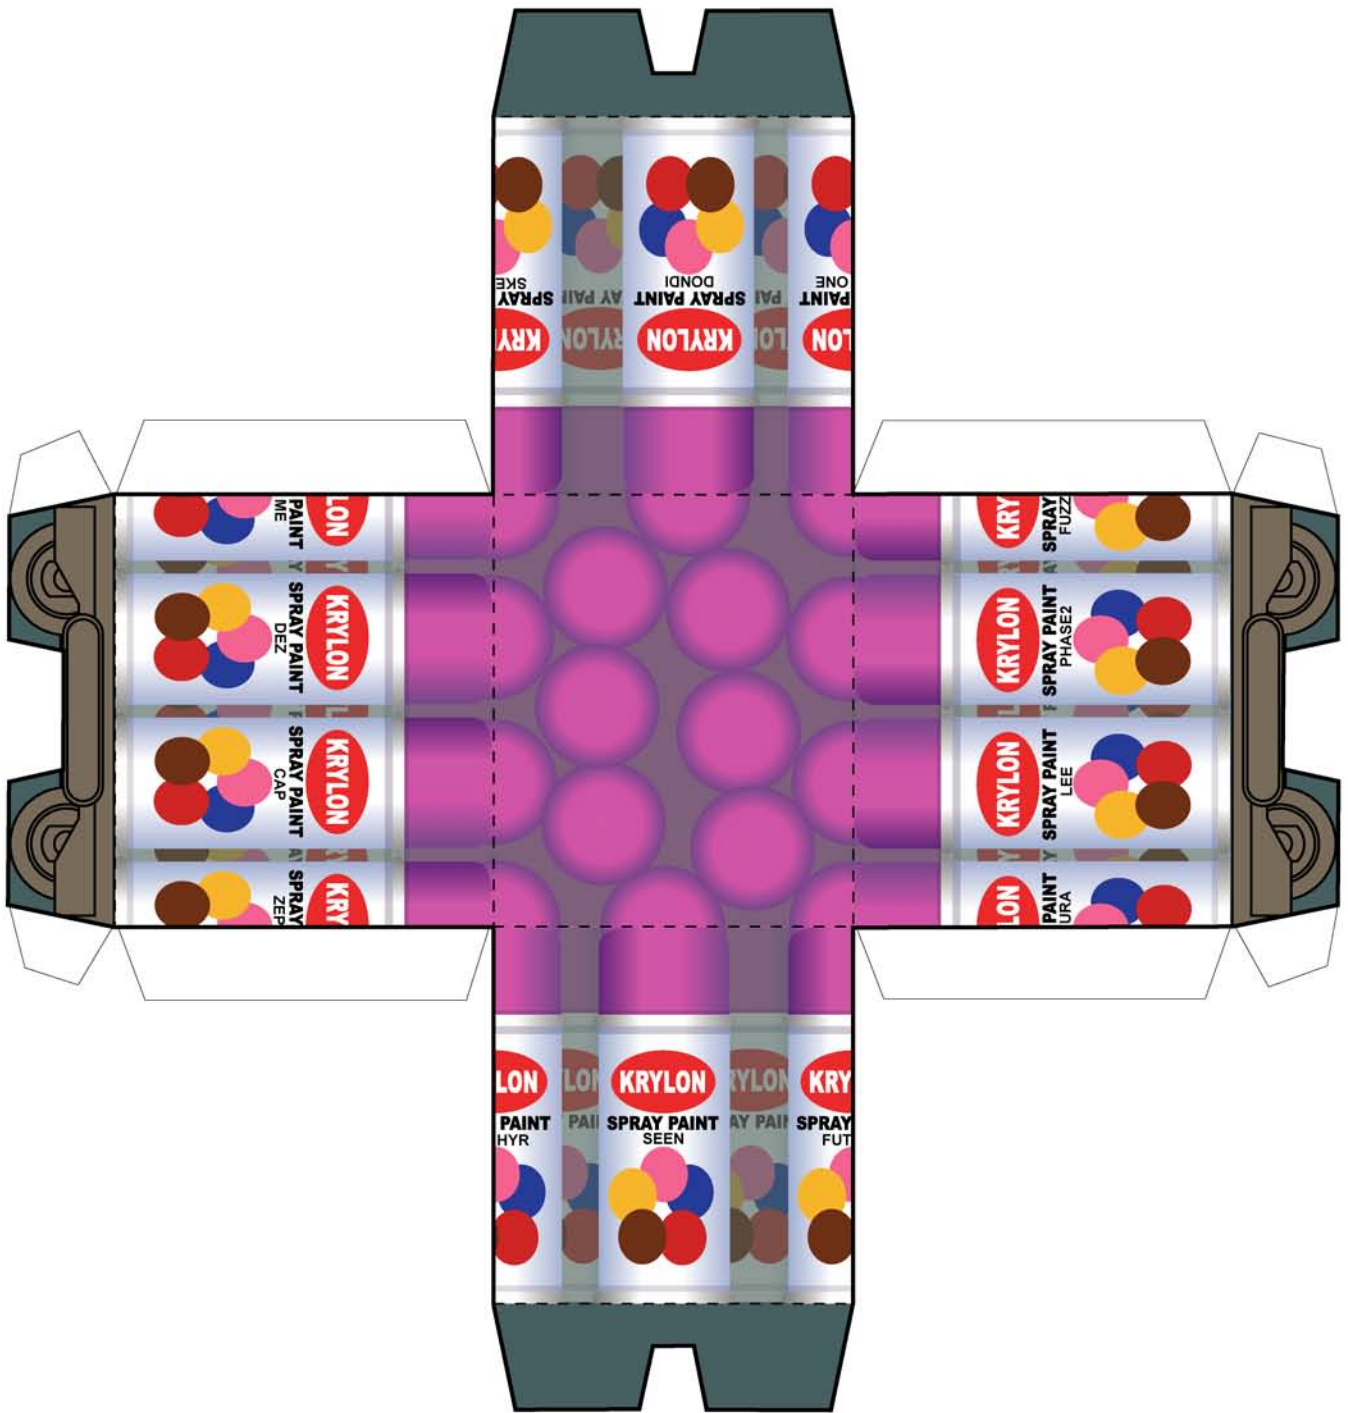

Speakerdog stands for
peace, love & good times...
Jonny Chiba stands for
heart & soul!

Speakerdog 62
Designed by Jonny Chiba
"Subway Dog"

JonnyChiba.blogspot.com

Speakerdog.com
myspace.com/speakerdog

Your cut-out and keep
Speakerdog!

How to put together your cut out and keep Speakerdog!

Carefully cut out all three shapes.

Score and fold as required.

Glue tabs.

Attach Speech bubble.

Play.