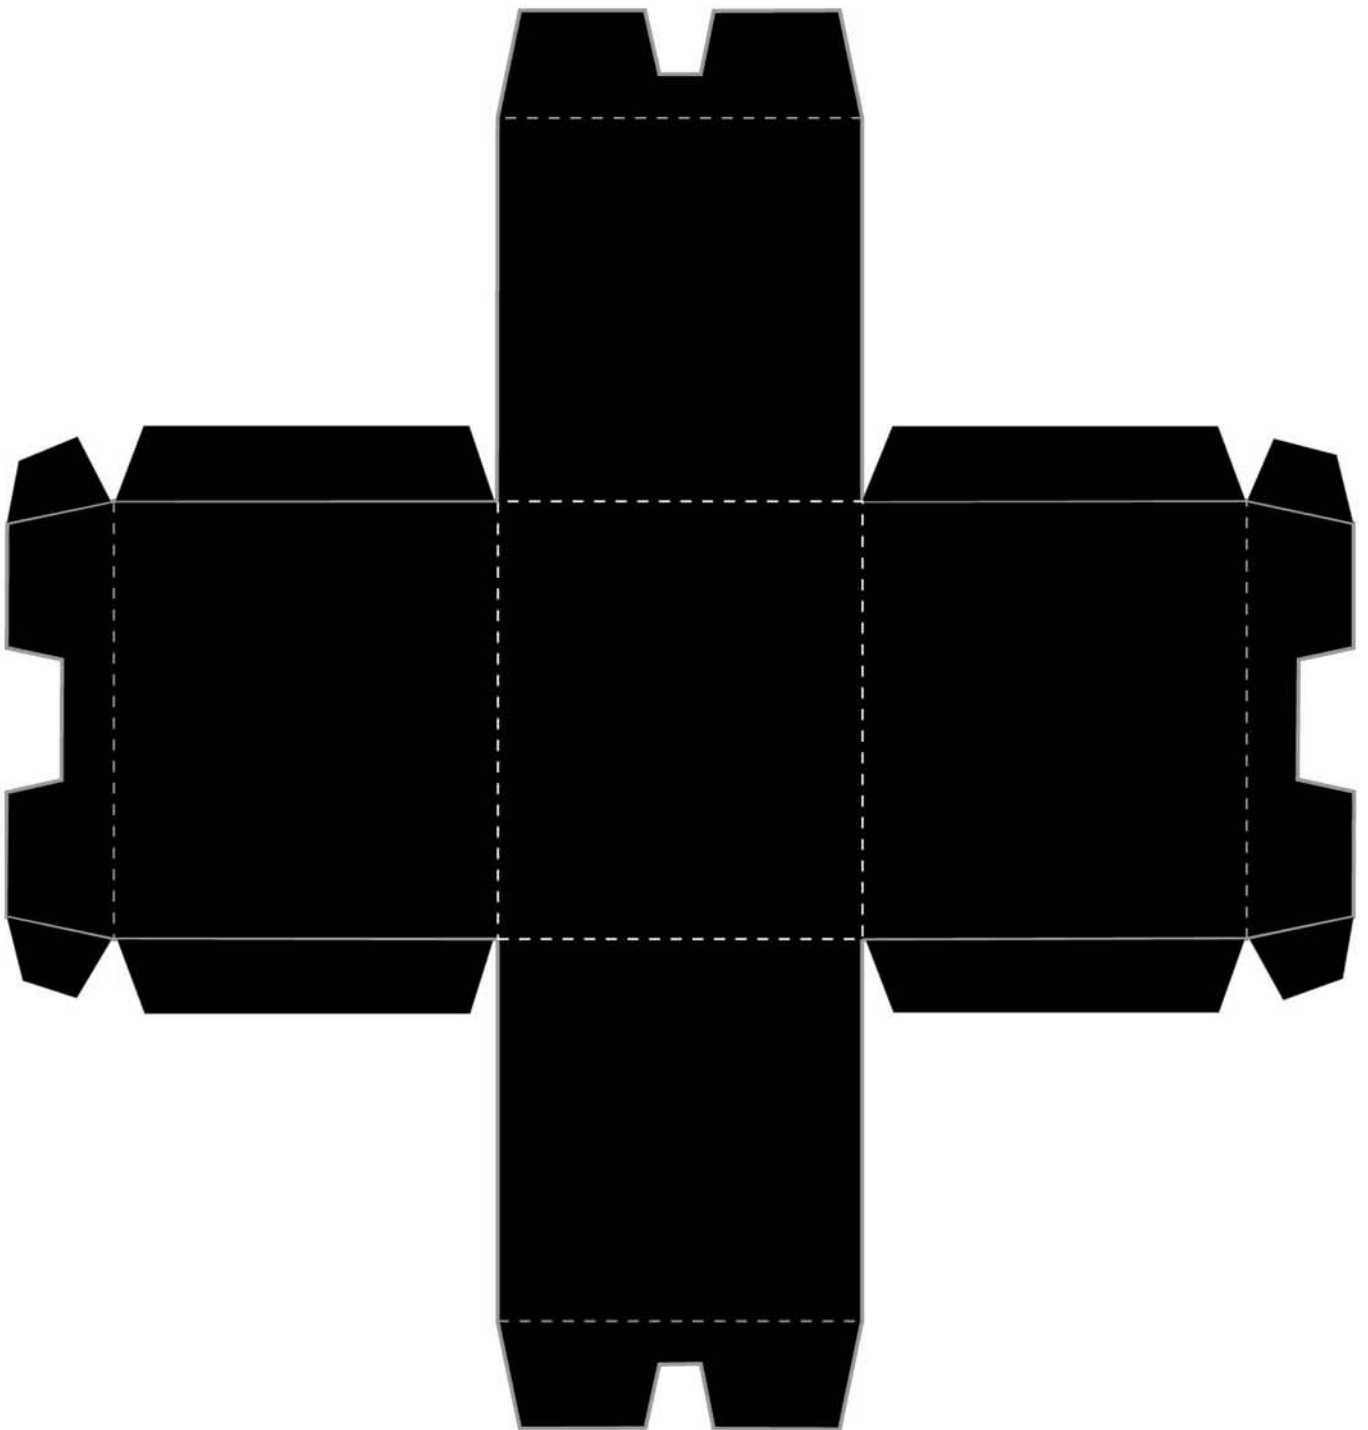

*How to put together your
cut out and keep Speakerdog!*

Carefully cut out all three shapes.

Score and fold as required.

Glue tabs.

Attach Speech bubble.

Play.