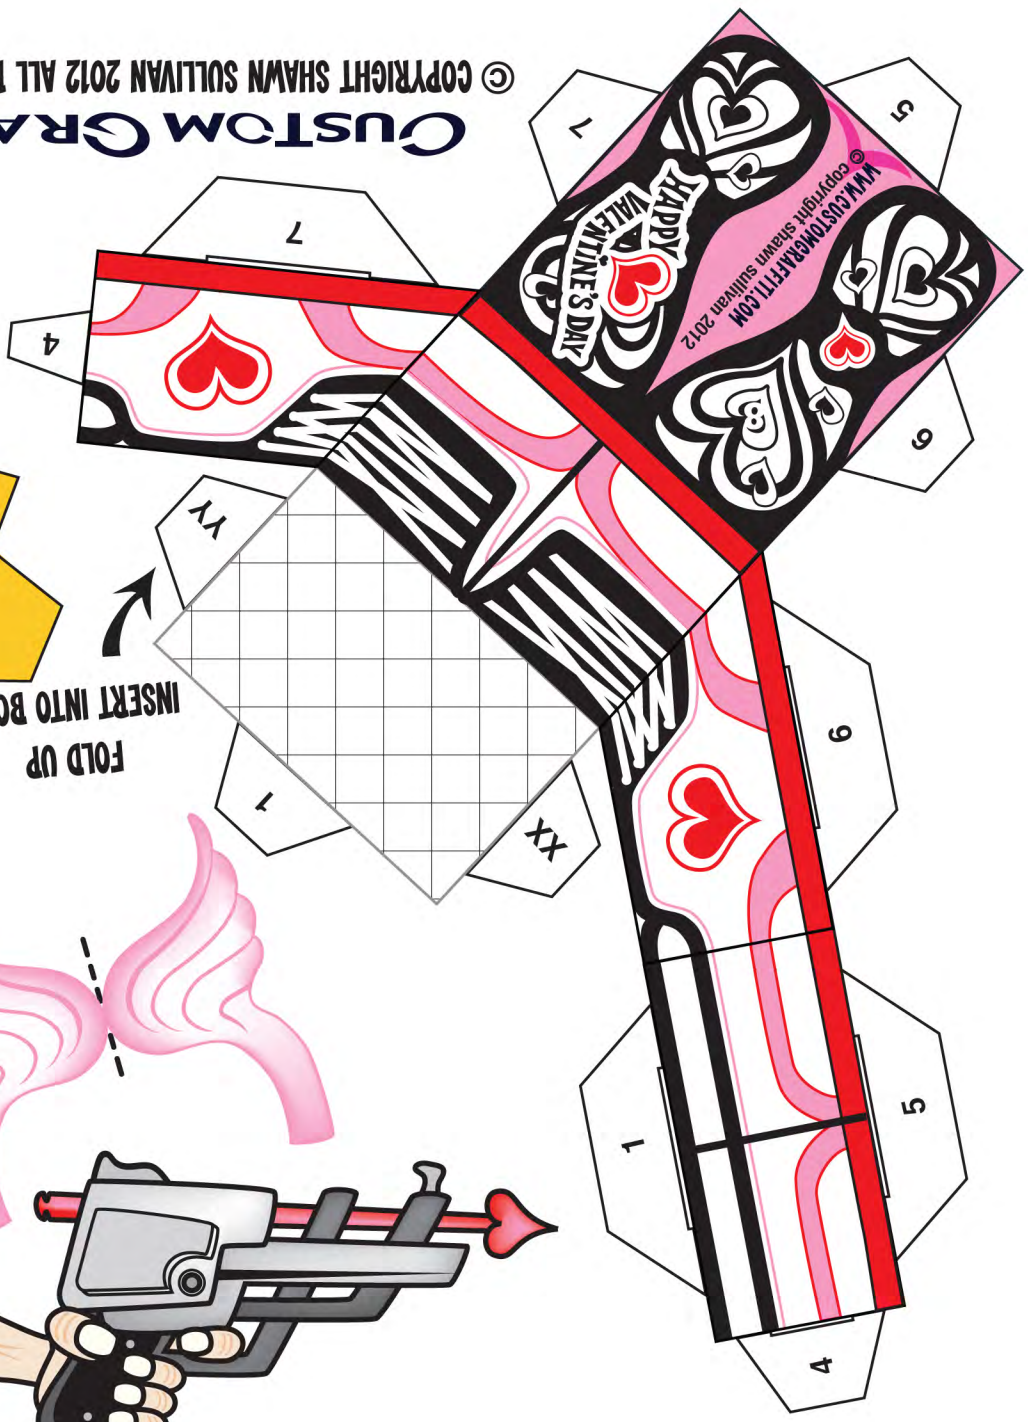

WWW.CUSTOMGRAFFITI.COM

© COPYRIGHT SHAWN SULLIVAN 2012 ALL RIGHTS RESERVED
CUSTOM GRAFFITI!

FOLD UP
INSERT INTO BODY

CUT, FOLD & GLUE

CUSTOM GRAFFITI

© COPYRIGHT SHAWN SULLIVAN 2012 ALL RIGHTS RESERVED