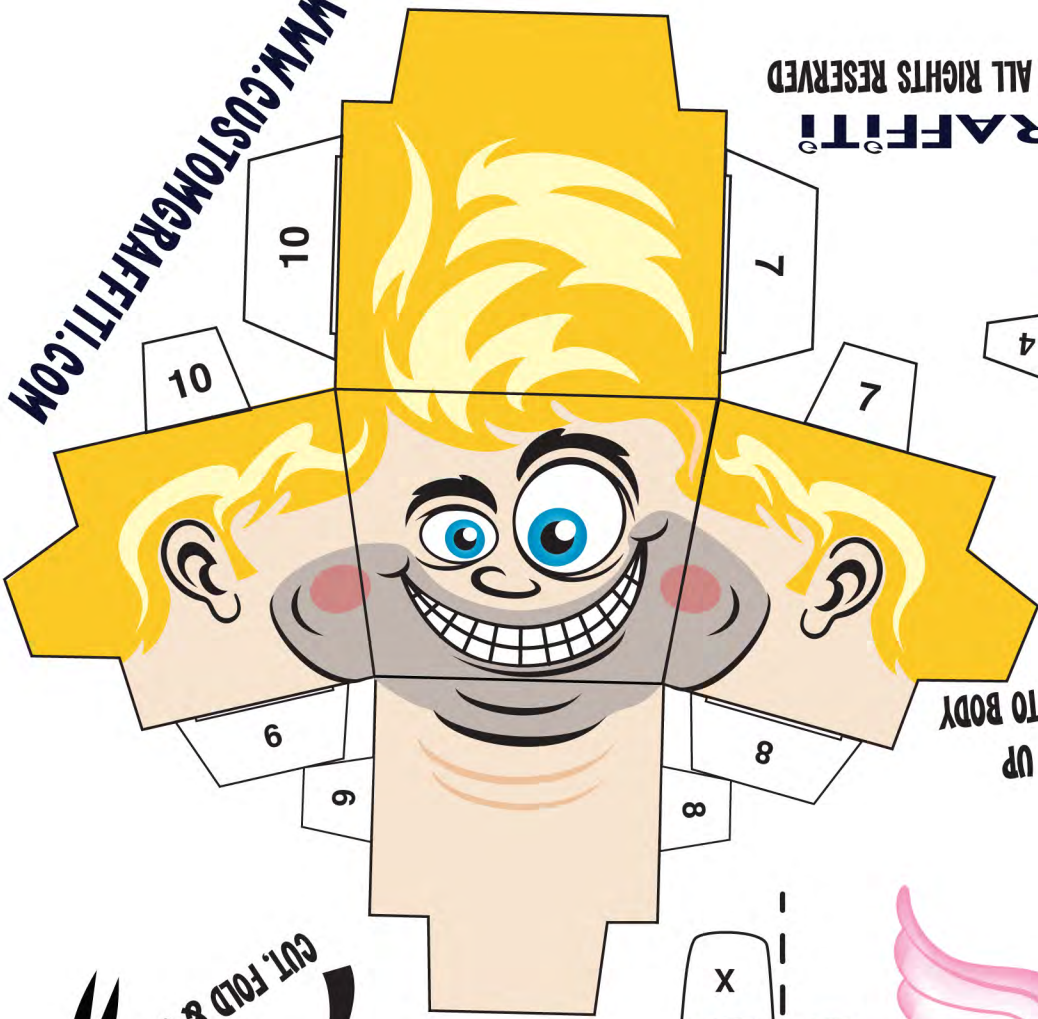

WWW.CUSTOMGRAFFITI.COM

© COPYRIGHT SHAWN SULLIVAN 2012 ALL RIGHTS RESERVED
CUSTOM GRAFFITI!

FOLD UP
INSERT INTO BODY

CUT, FOLD & GLUE

CUSTOM GRAFFITI

© COPYRIGHT SHAWN SULLIVAN 2012 ALL RIGHTS RESERVED