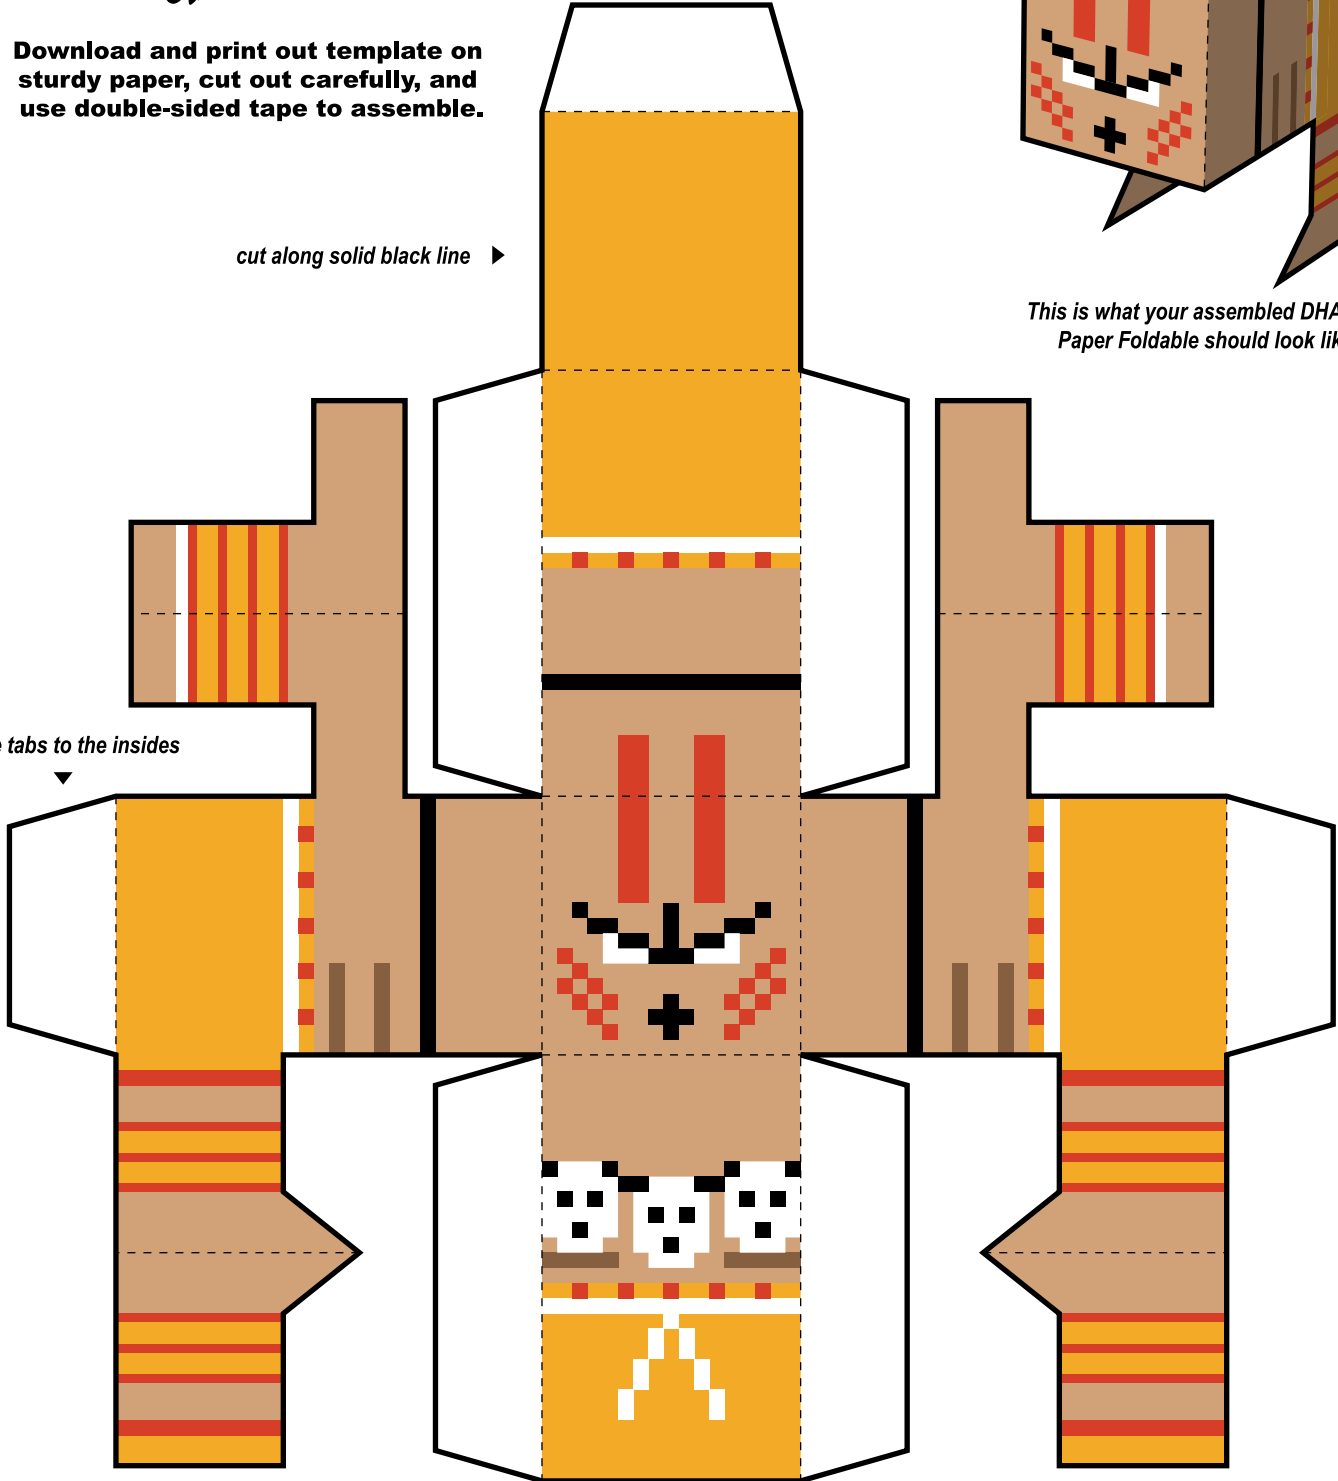

STREET FIGHTER

DHALSIM

Download and print out template on sturdy paper, cut out carefully, and use double-sided tape to assemble.

cut along solid black line ▶

This is what your assembled DHALSIM Paper Foldable should look like.

tape tabs to the insides ▼

▲ fold on dotted lines