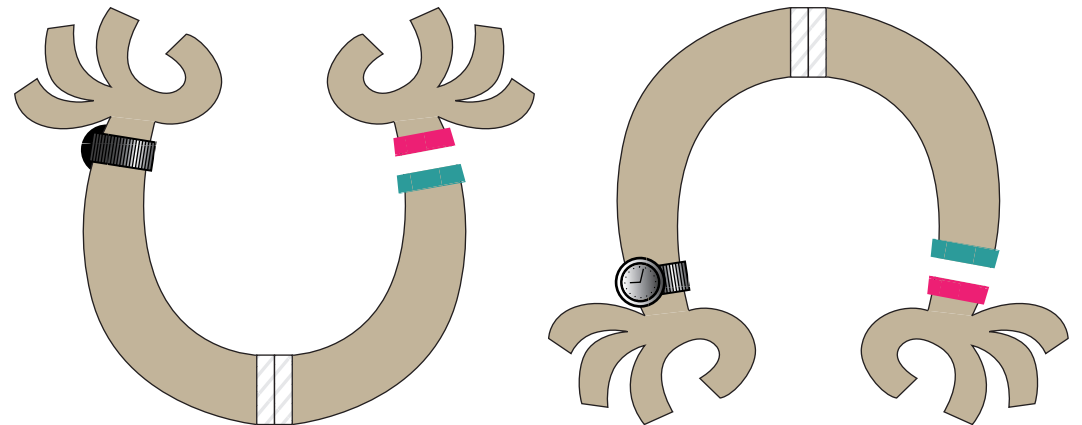

HEAD

LEGS

EARS

CAP

PEAK

SLEEVES

GLUE!
PERFORATE!

BODY

TONGUES

SHOES

ARMS

FABRIK
www.fakirdesign.com

 **GLUE!**

Template designed by Fakir
All right reserved
Ghetto Paper © 2009
www.fakirdesign.com