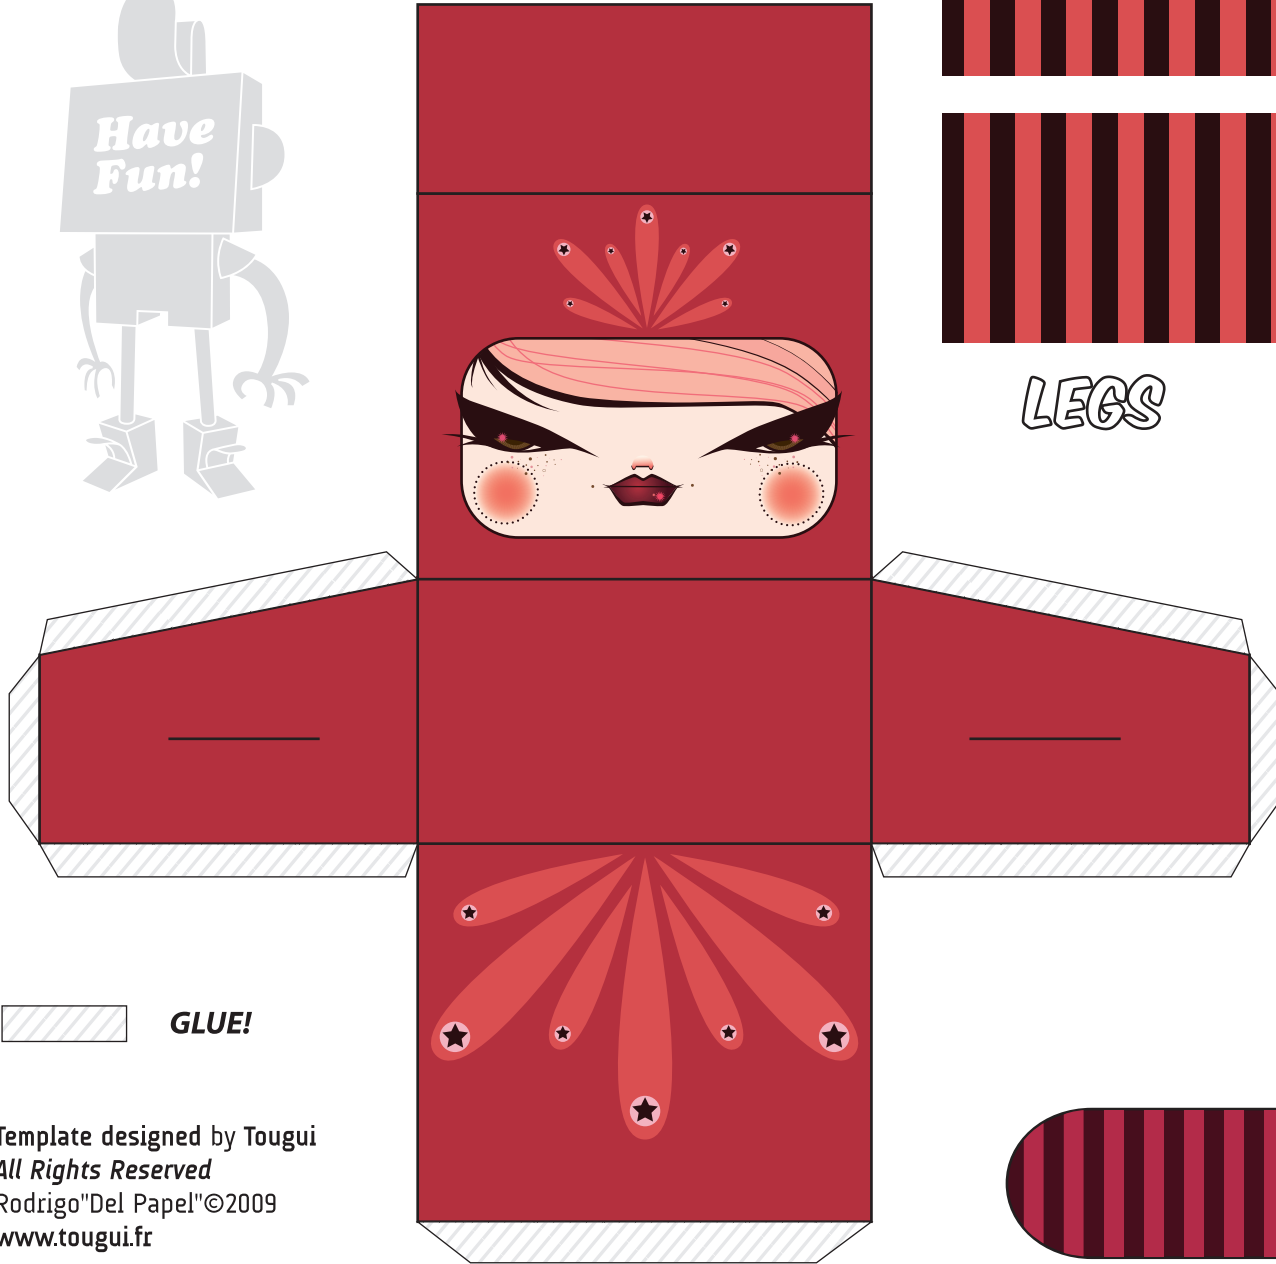

# HEAD

 **GLUE!**

Template designed by Tougui  
All Rights Reserved  
Rodrigo "Del Papel" ©2009  
[www.tougui.fr](http://www.tougui.fr)

# LEGS

### BODY