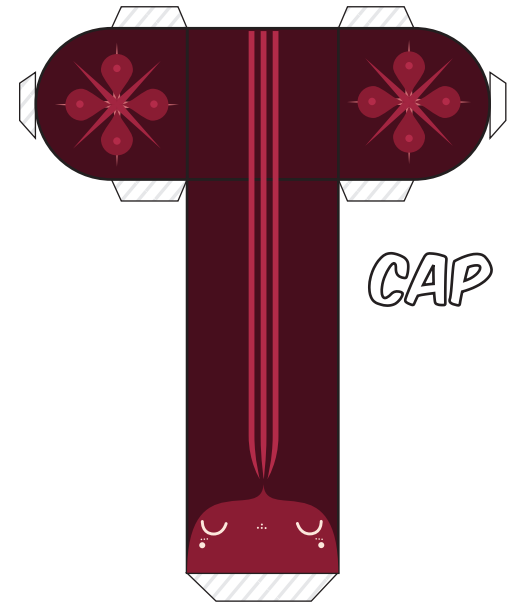

LEGS

EARS

CAP

PEAK